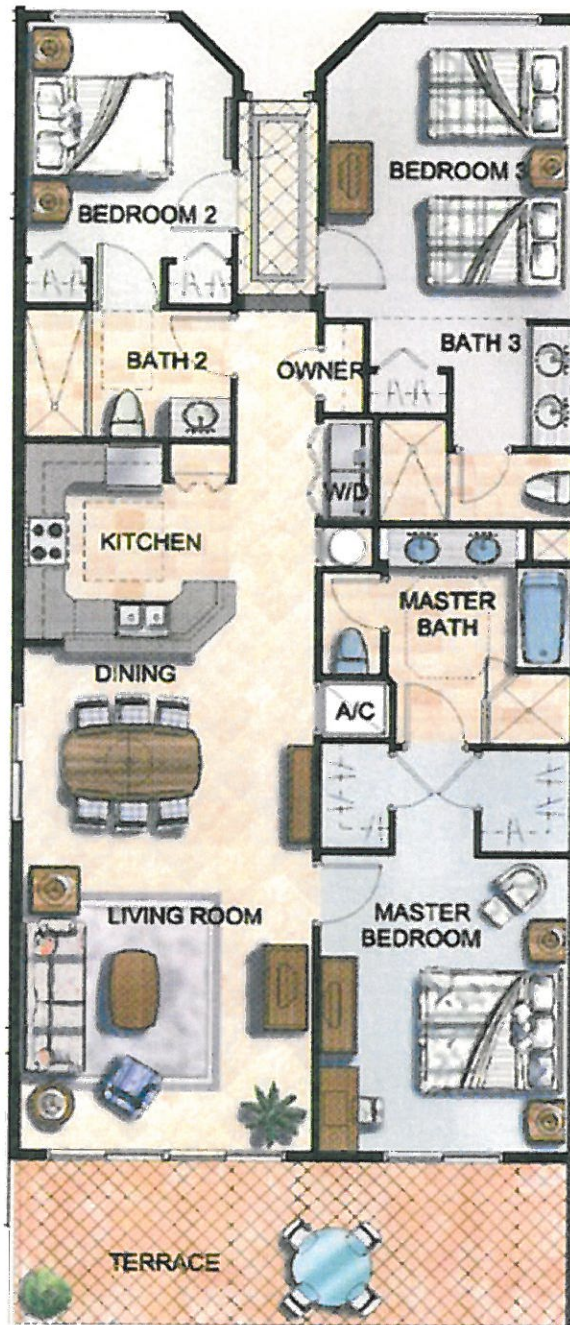

CENTRE COURT RIDGE

UNIT A

CONDOMINIUM 3 BED/3 BATH

LIVING: 1,590 SQ. FT.

BALCONY: 249 SQ. FT.

TOTAL: 1,839 SQ. FT.

Prices, plans, artist's renderings, photos, land uses, dimensions, specifications, improvements, materials, amenities and availability are subject to change without notice.